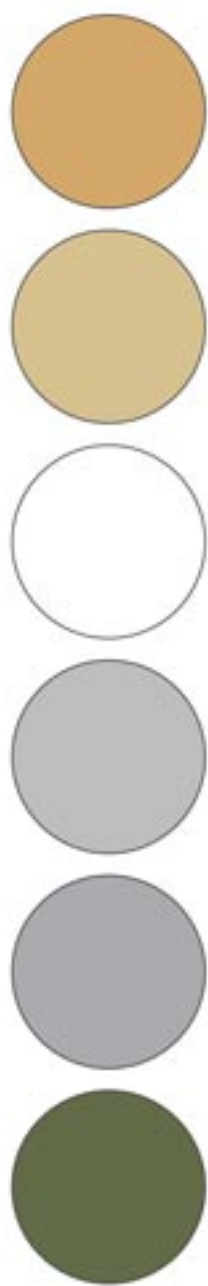

Traditional look CLASSIC HOLIDAY

Bold, bright reds. Deep pine greens. Shiny gold & silver accents. Old fashioned ornaments. Vintage elements. Poinsettias & simple greenery.

RUSTIC

country christmas

*Subtle earth like tones. Slightly muted reds & greens.
Natural wood finishes. Lots of natural textures, think
tree bark, neutral animal furs, & pine.*

GINGERBREAD LANE

Mrs. Claus' Kitchen

Cheery, whimsical, playful & sweet. Candy canes, peppermints, gumdrops. Red & white stripes. Brightly decorated gingerbread.

elle

elle

elle

contemporary **GLAMOUR**

Lots of sparkles. Fairy tale vibes. Glittery vintage ornaments. Shiny silver & gold with muted neutral tones. Flocked branches & trees.